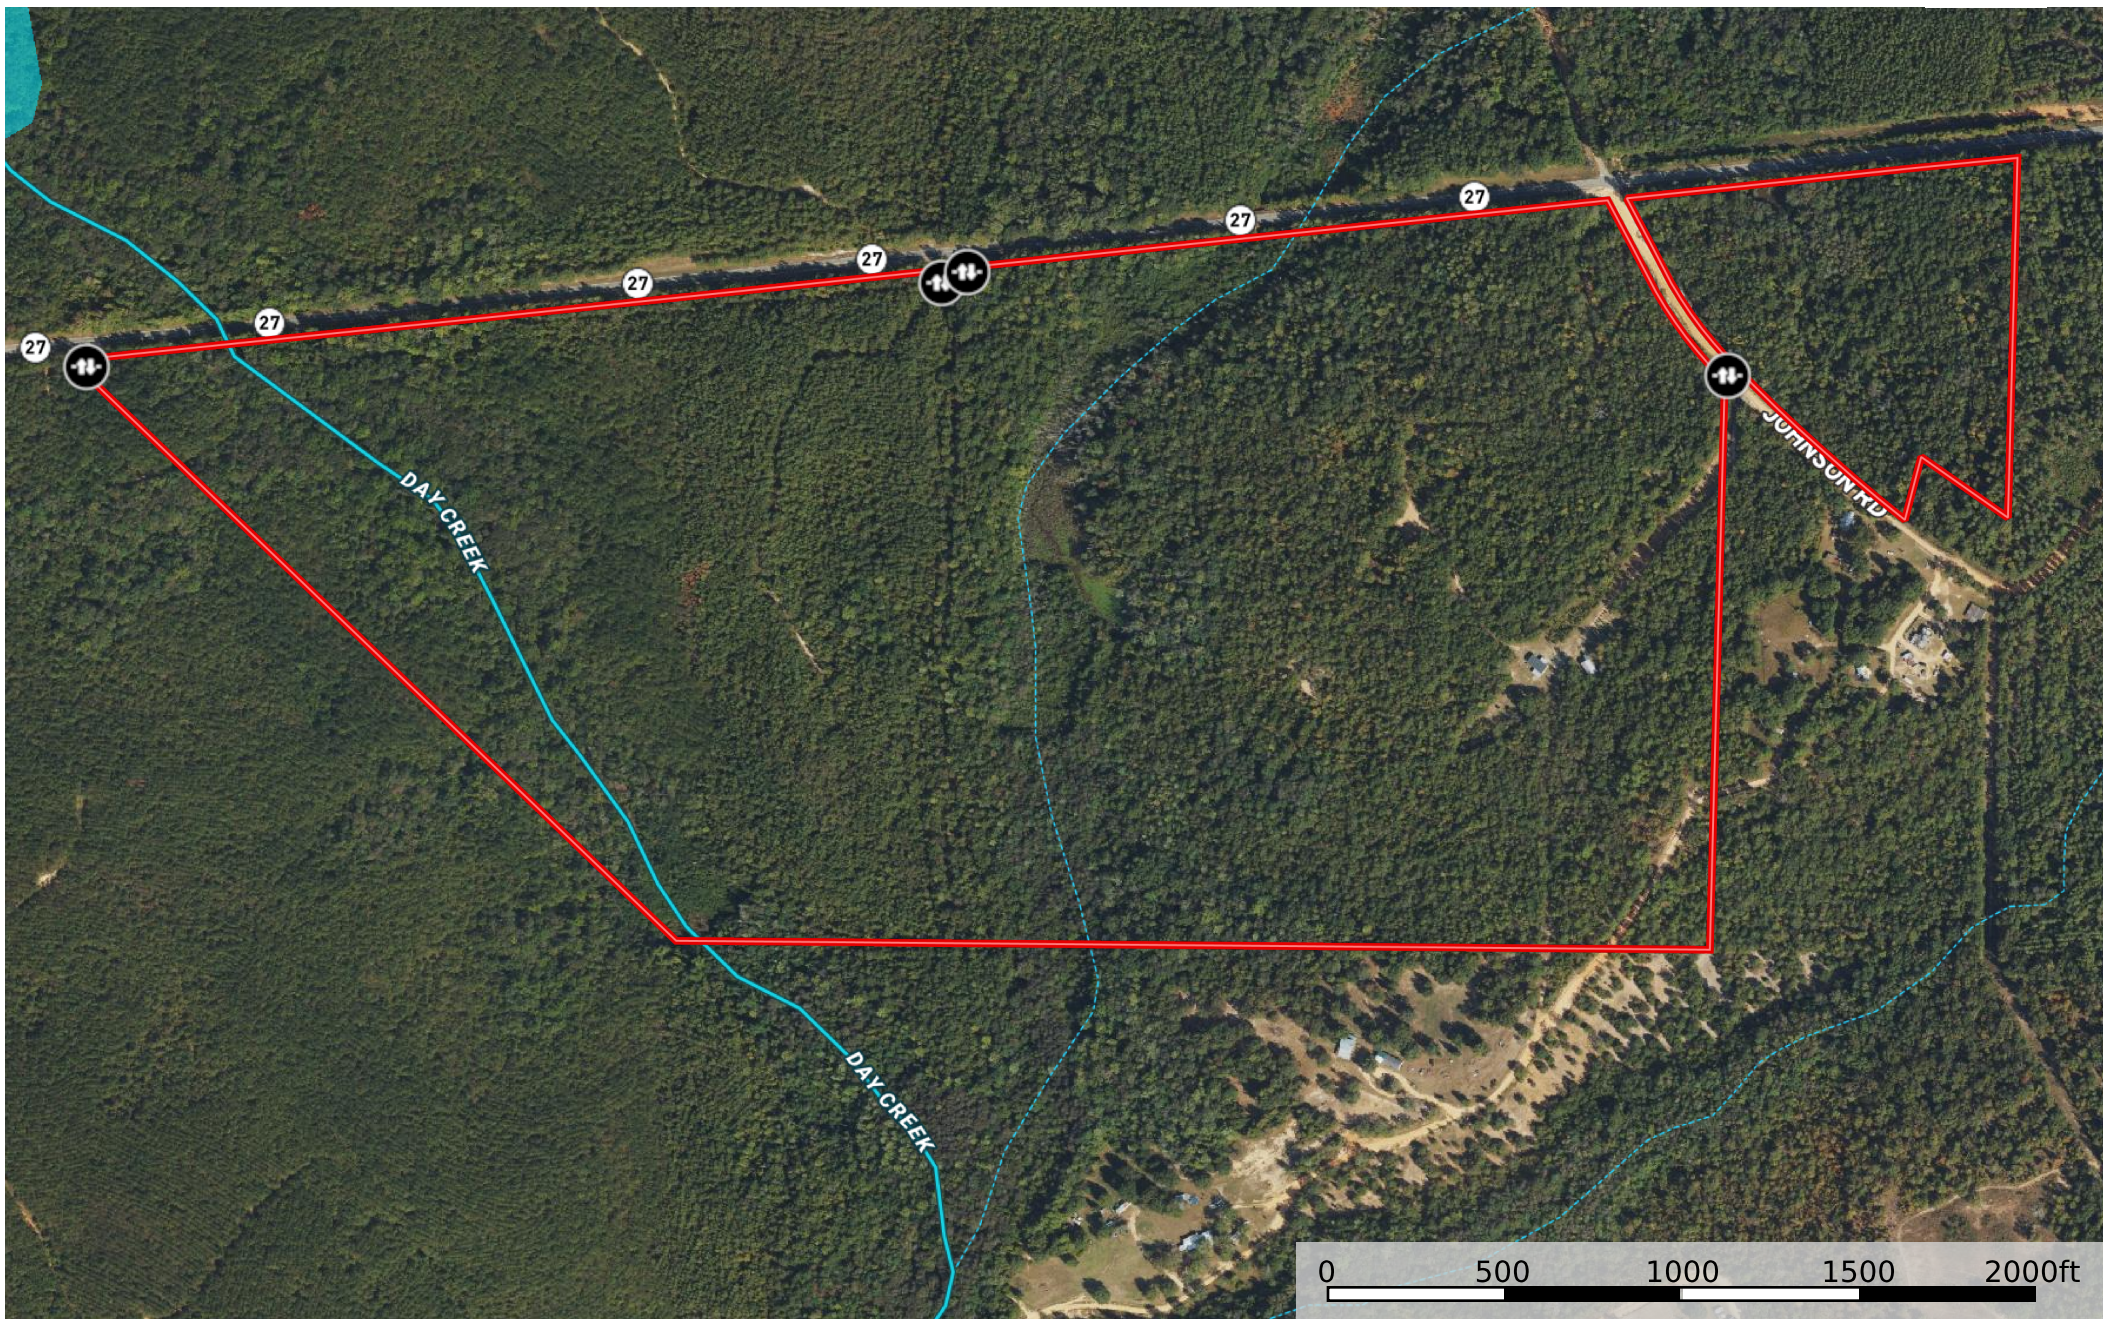

Herb West
Georgia, AC +/-

-  Gate
-  Boundary
-  Stream, Intermittent
-  River/Creek
-  Water Body