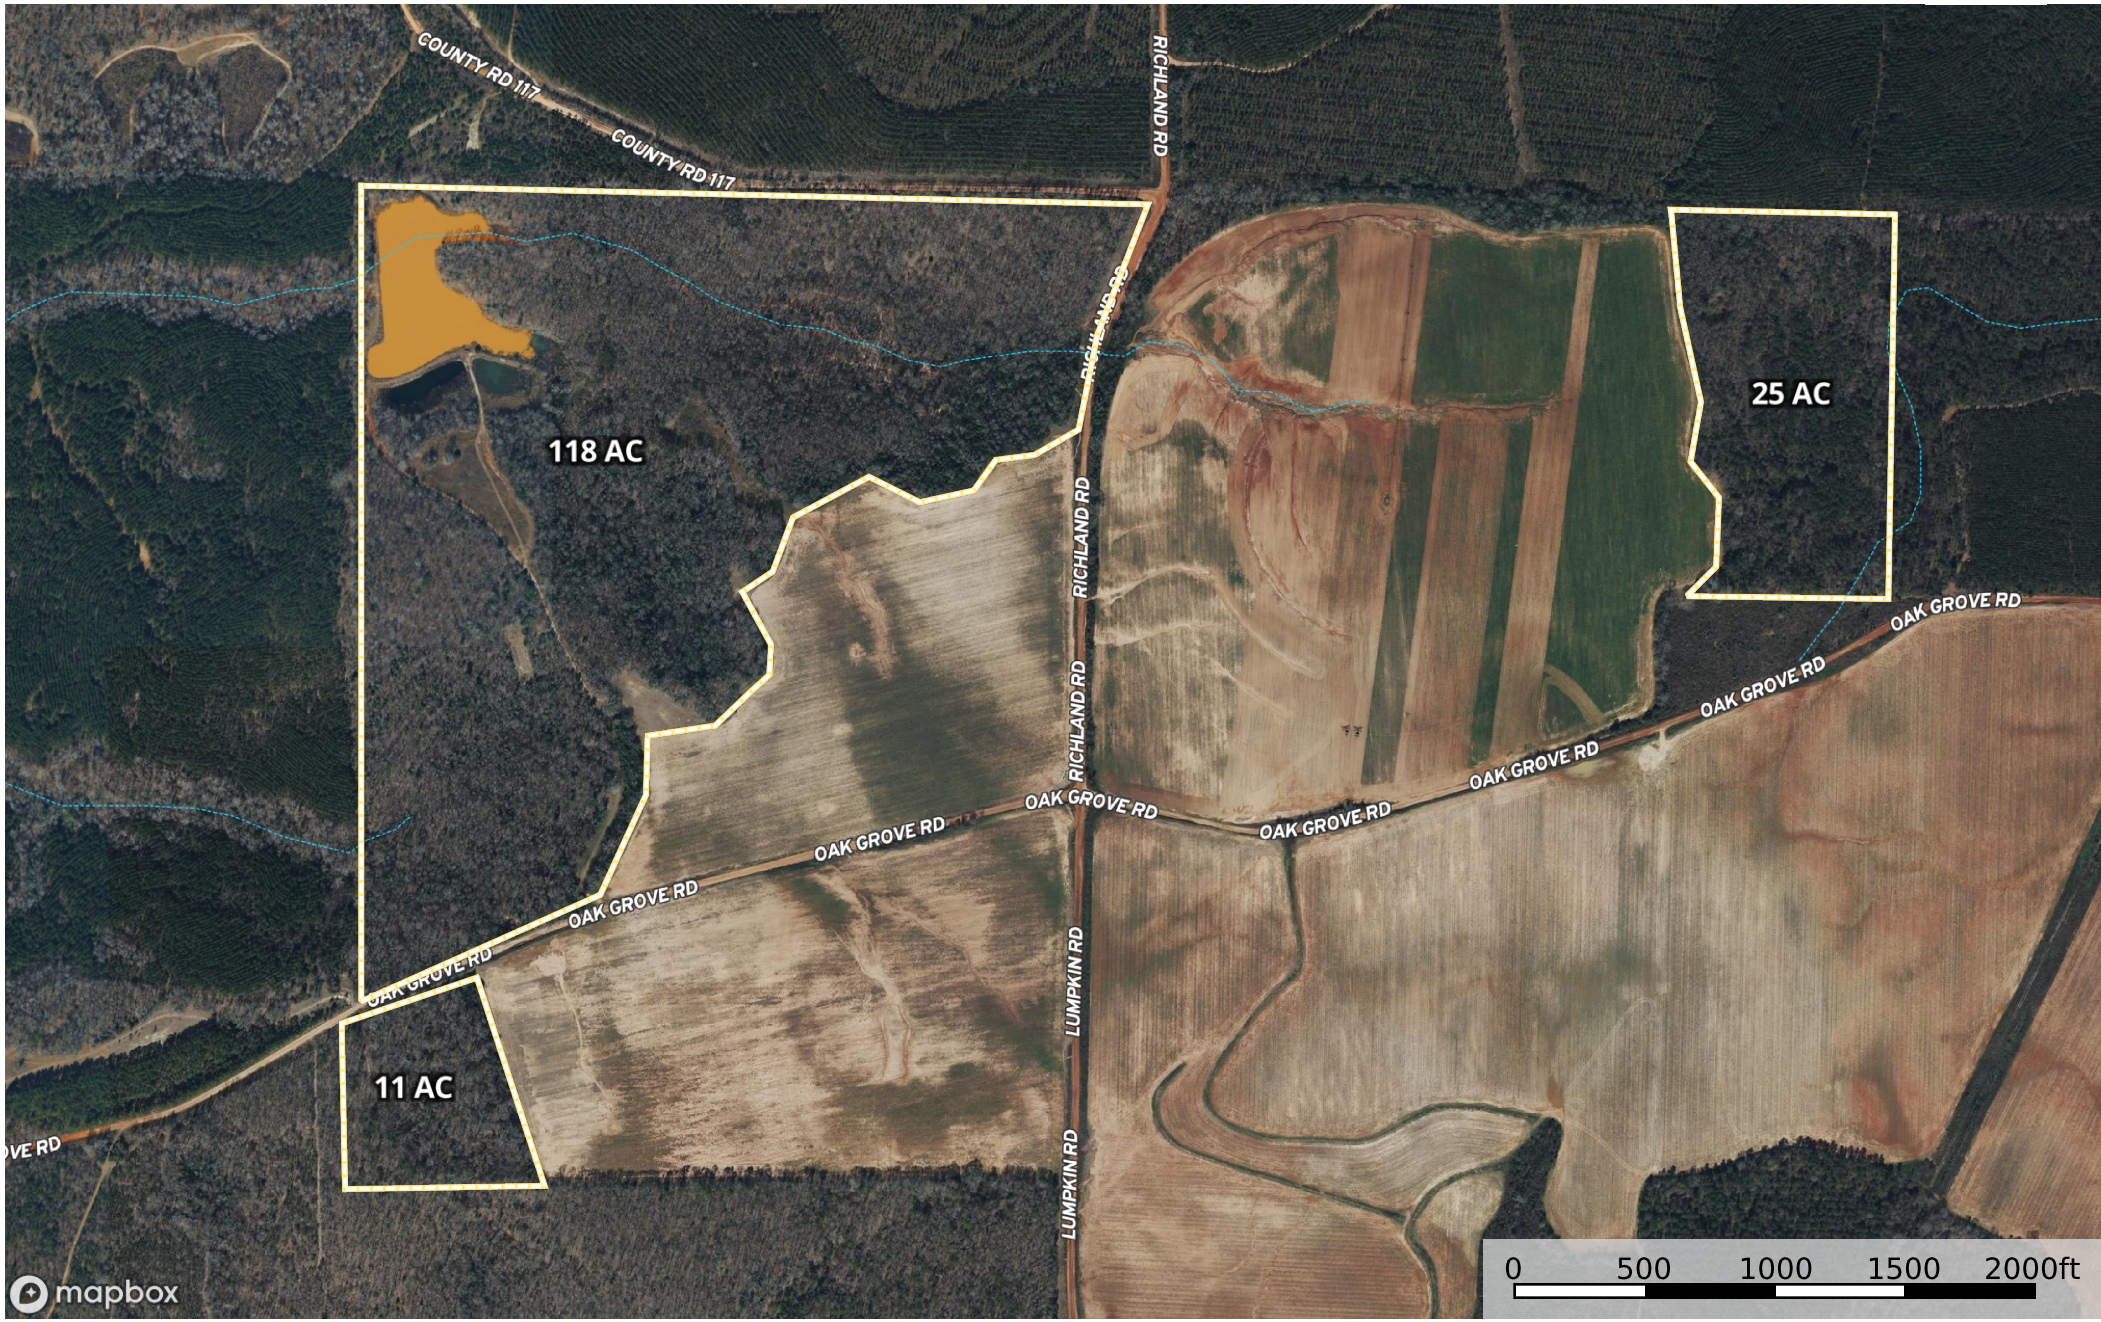

Chestnut Carbon - Devane (Harris)

Georgia, AC +/-

mapbox

- Boundary 1
- Stream, Intermittent
- River/Creek
- Water Body